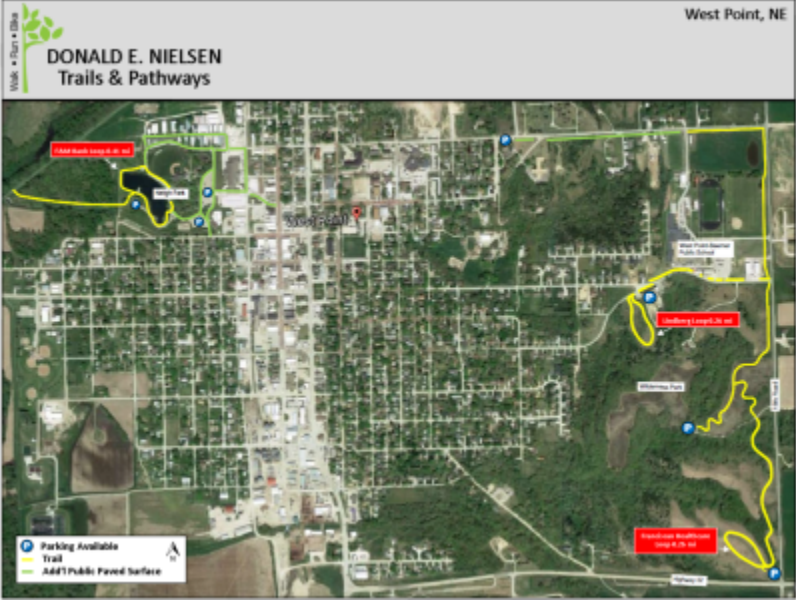

City Park walking trails

Here you will find 2 walking trail maps. One walking trail in the Neligh Park and the other in Wilderness Park. [A walking trail map can be viewed by clicking here.](#)